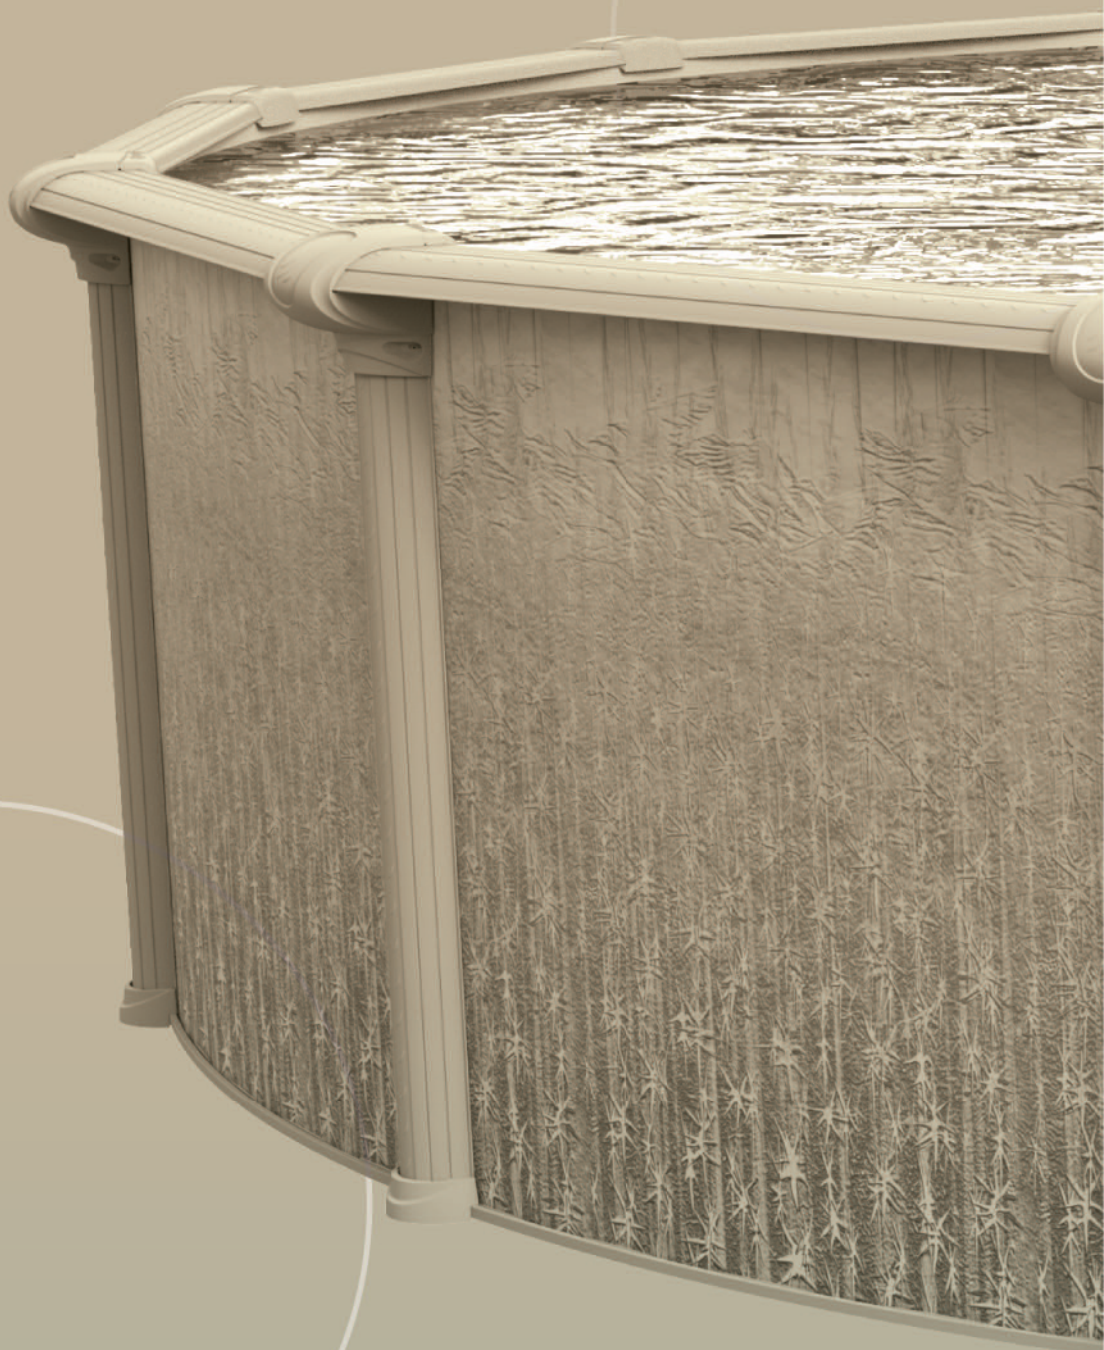

*Beauty, Strength and Design:
a great combination!*

SAHARA STR

What will you be doing this summer?
Superior materials and renowned durability,
The **V7 Steel Series** brings you the ultimate in
steel pools. Take pride in owning a quality steel
pool that is built for the long haul!

The entire steel structure is coated with a
combination of protective finishes, ensuring
maximum resistance to corrosion and
providing optimum durability.

Your above ground pool has been designed to provide you with years of safe, family fun. This entails that water safety must always be taken into account. When used incorrectly, your above ground swimming pool can be dangerous; above ground pools are shallow, and this makes diving and jumping unsafe. To ensure your above ground pool is used safely, you must observe the safety precautions that are provided to you when you purchase an above ground pool and conform to all local regulations. © copyright 2014

MKG-75-1054

Available color and sizes

Color

Ivory

Round

12' 15' 18' 21' 24' 27' 30'

52" Height

Oval

12' x 17' 12' x 24' 15' x 26' 15' x 30' 18' x 33'

52" Height

Features

V7 Steel Series

- 7-inch protected steel top ledges for extra resistance to weather
- Steel uprights treated with Texture-Kote
- Two-piece ledge cover and foot cover for precise fit
- Interlocking stabilizer support system for easy wall installation
- Sahara wall pattern-complements Ivory structure
- Heavy corrugated wall with superior coatings
- Easy to assemble
- Buttress system for oval pools
 - a structurally simplified design with superior strength and durability that is both efficient and attractive